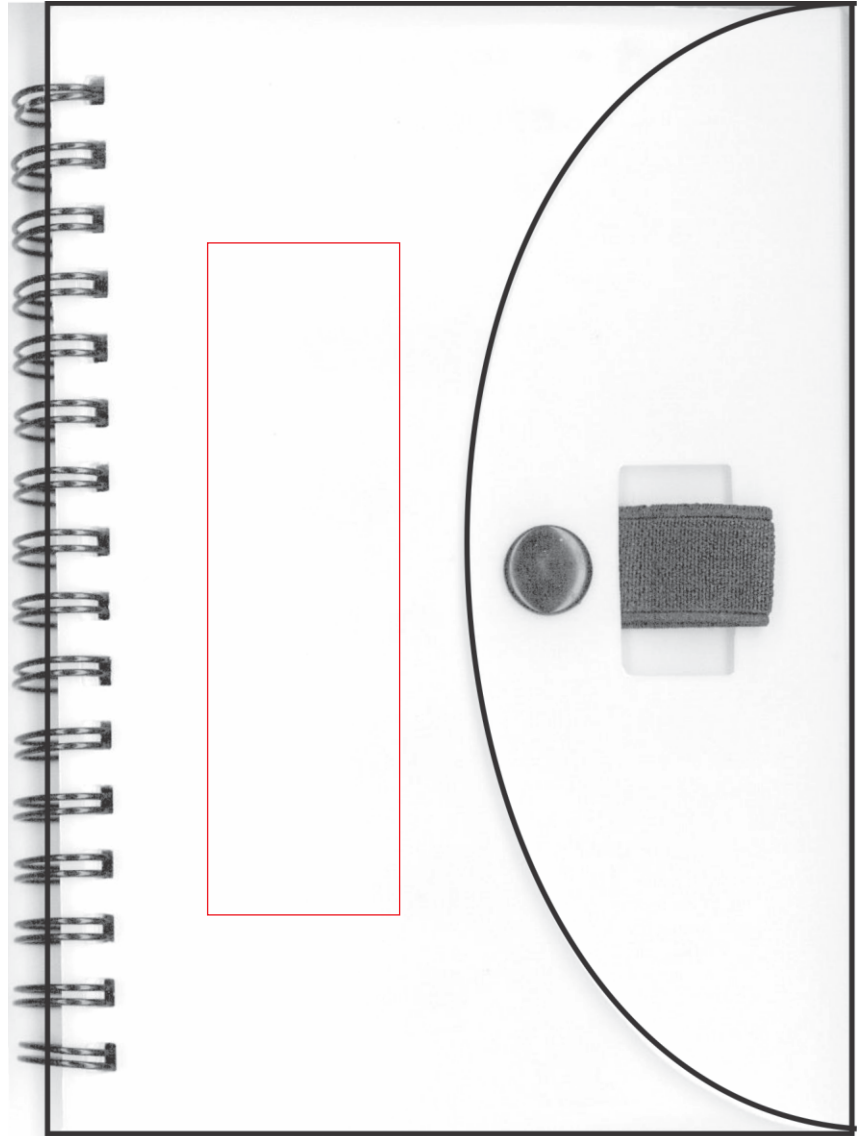

# JK- 1051 Spiral Notebook w/ Cardinal

1" W x 3.5" H

Bottom Left Art Size  
1.5" W x 1.5" H